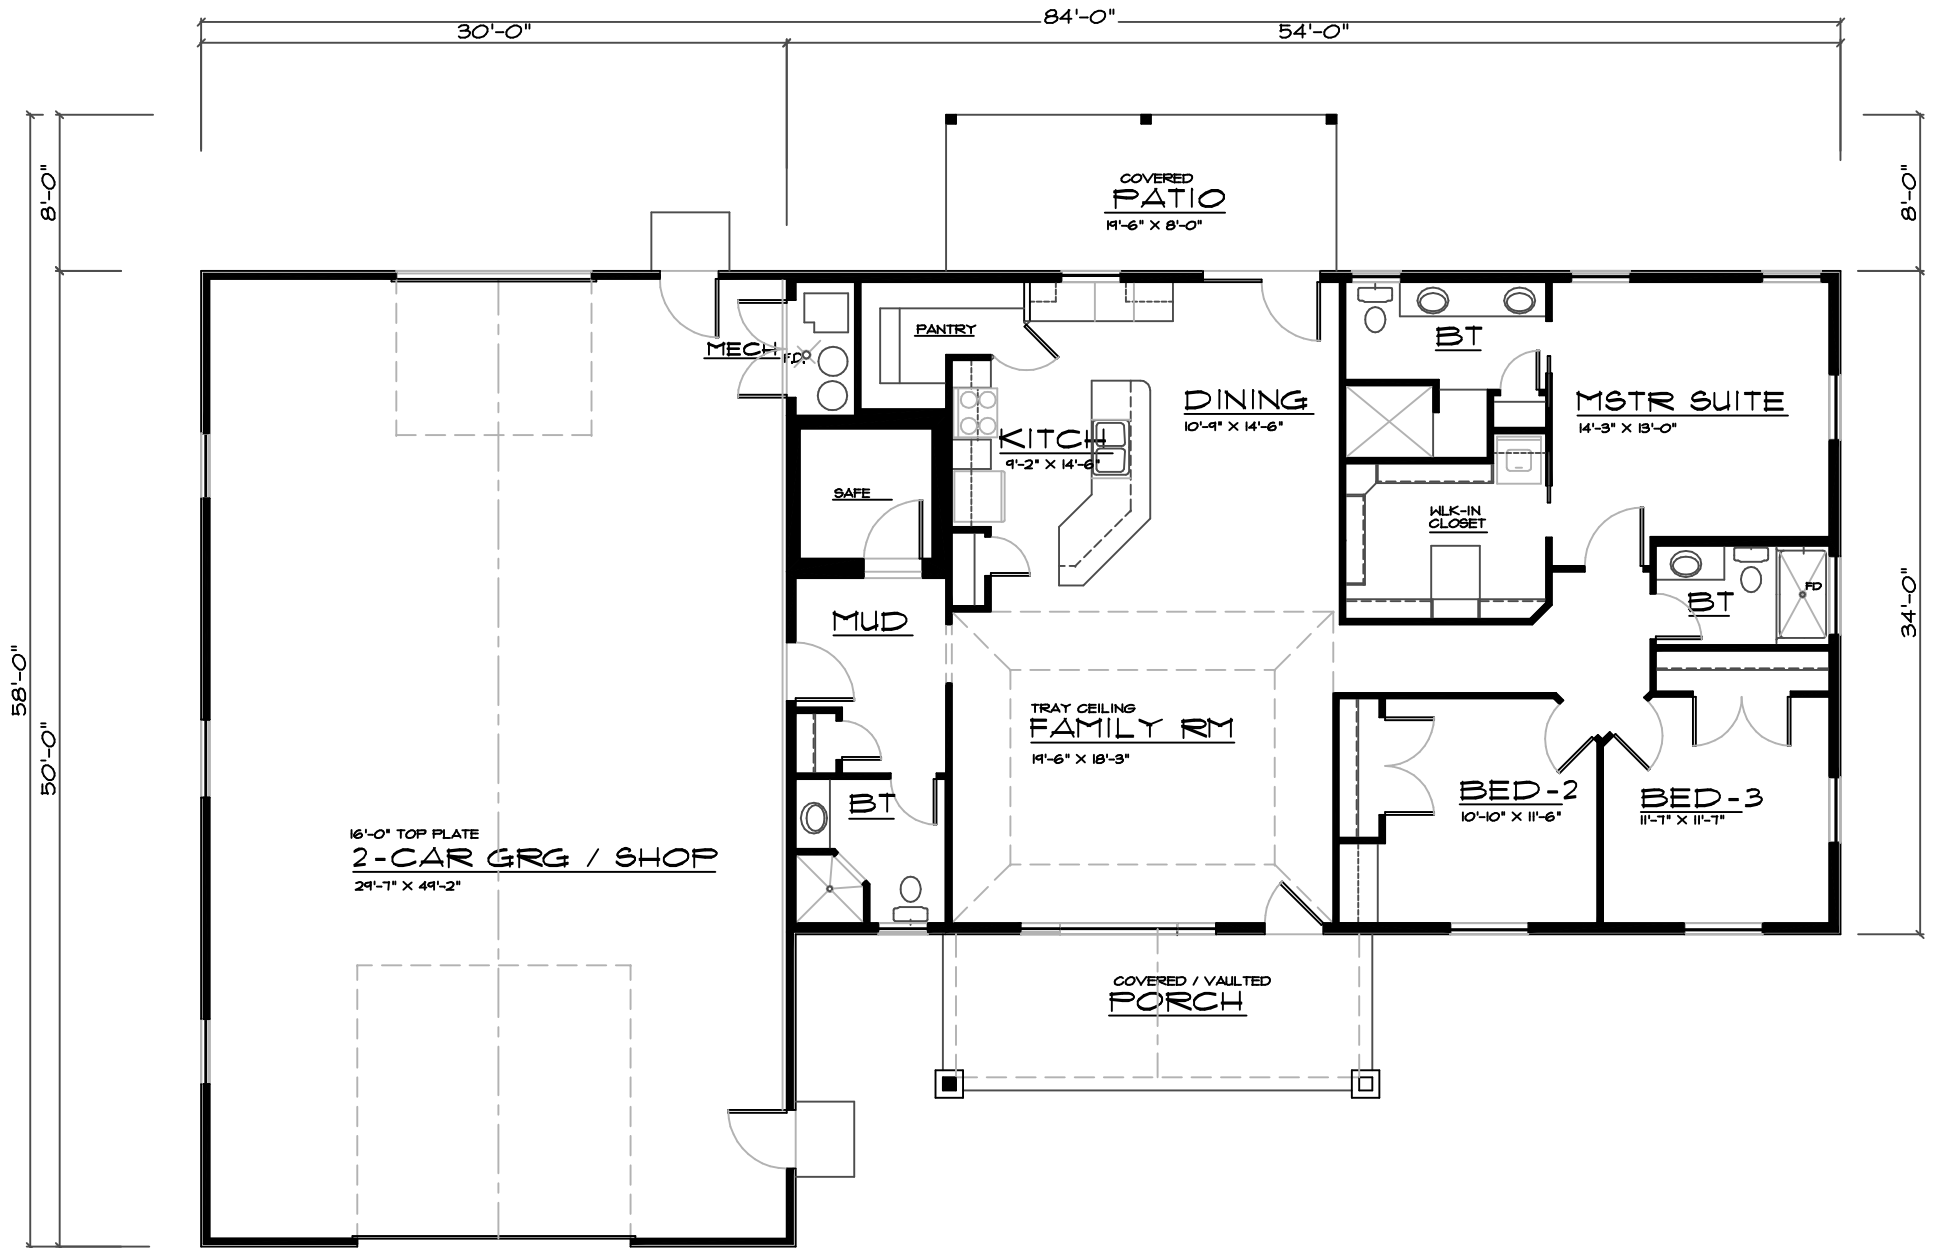

REAR ELEVATION
SCALE _____ NT8

FRONT ELEVATION
SCALE _____ NT8

PLAN NUMBER **BROWNING**
LR-1836-17C

Grand River Design
HOME DESIGN SERVICE
Gallatin, Missouri 64640
(860) 605-3190

MAIN FLOOR PLAN

SCALE
1/8" = 1'-0" 1/4" = 2'-0" 1/2" = 4'-0"
1836 SQ. FT. MAIN LEVEL

NTS

PLAN NUMBER
LR-1836-17C

Grand River Design
HOME DESIGN SERVICE
(860) 605-3190