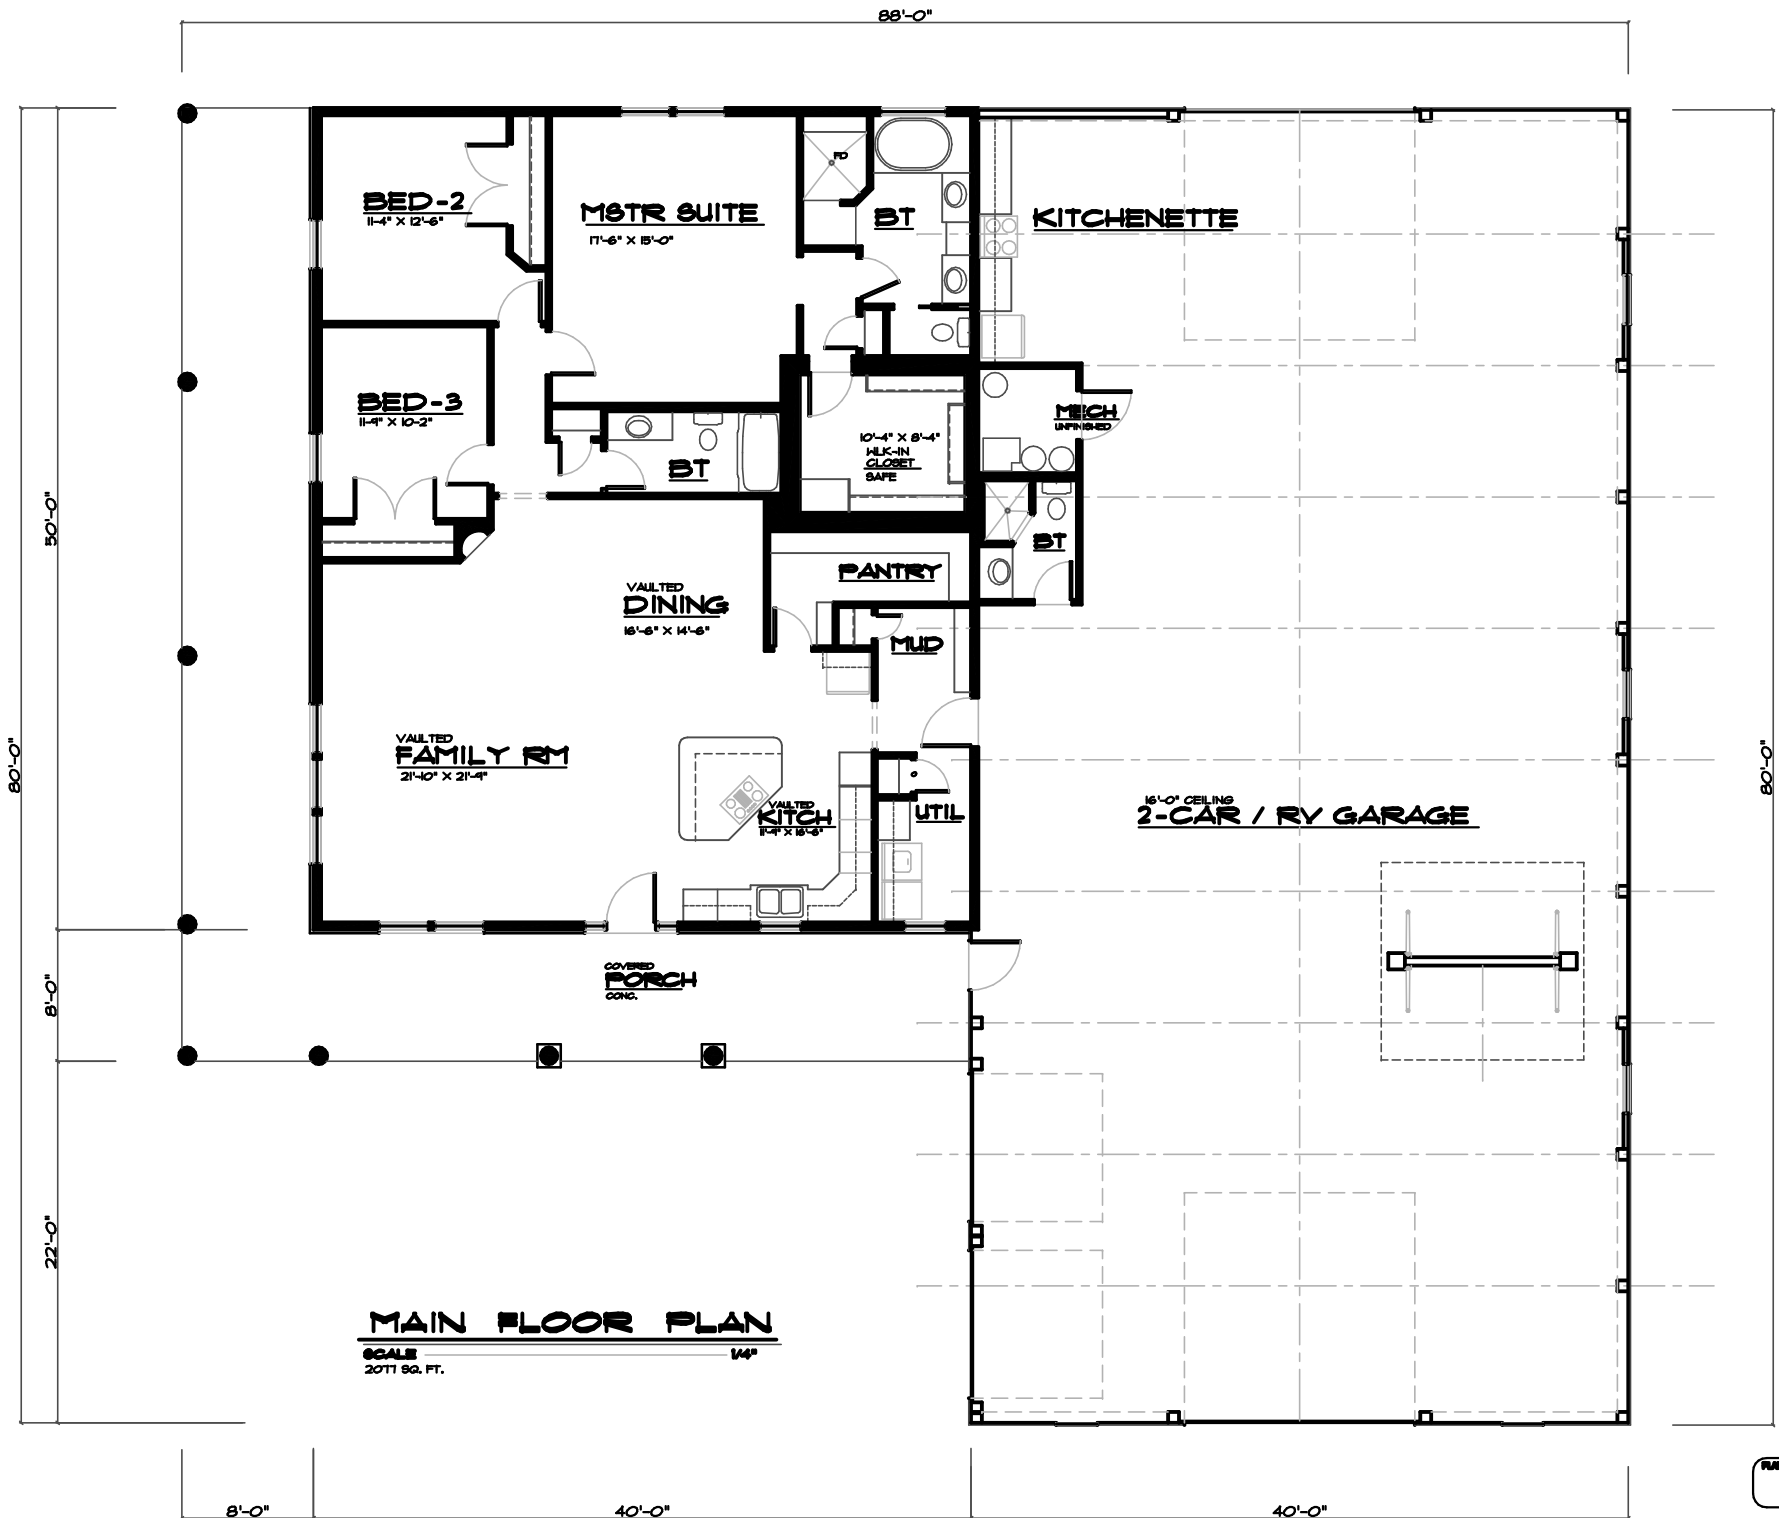

LEFT ELEVATION

FRONT ELEVATION

Grand River Design
HOME DESIGN SERVICE
(666) 605-3190

PLAN NUMBER
SH-2077-15C

Grand River Design
HOME DESIGN SERVICE
 California Missouri
 (800) 605-3190

PLAN NUMBER
SH-2077-15C