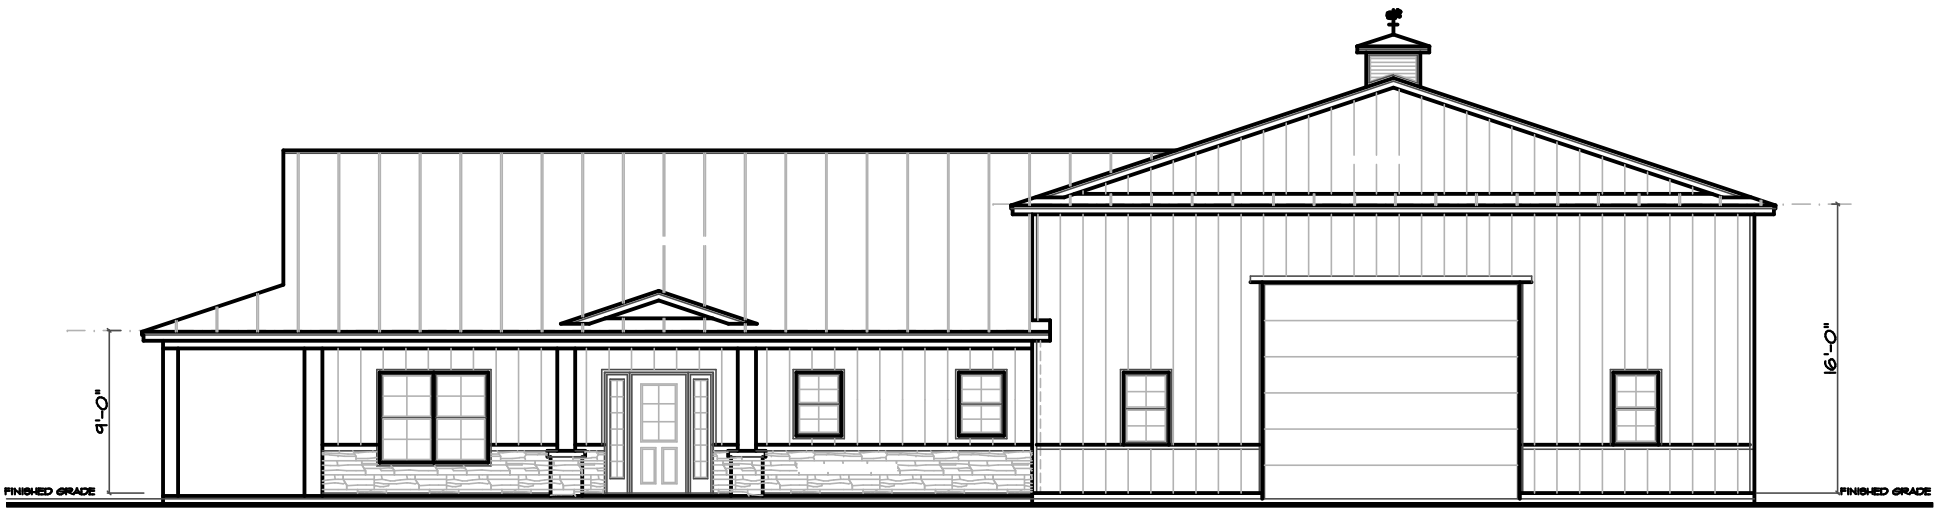

LEFT ELEVATION

FRONT ELEVATION

Grand River Design
HOME DESIGN SERVICE
(666) 605-3190

PLAN NUMBER
SH-2077-15C

Grand River Design
HOME DESIGN SERVICE
 California Missouri
 (800) 605-3190

PLAN NUMBER
SH-2077-15C